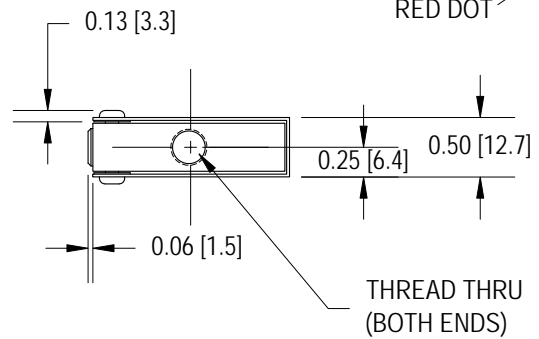

## S-BEAM w/ OVERLOAD PROTECTION IN TENSION AND COMPRESSION (PREVIOUSLY L2352/L2353)

Drawing Number: FI1075-A

INCH [mm] | R.O.= Rated Output

WIRING CODE (CC4)

+Excitation	-Excitation	+Signal	-Signal
1	4	2	3

LEMO RECEPTACLE  
EGG.OB.304.CLL  
MATING CONNECTOR  
FGG.OB.304.CLAD35  
(NOT INCLUDED)

#28 AWG, 6 Conductor Polyurethane Cable (5ft) Option

WIRING CODE (WC4)			
+Excitation	-Excitation	+Signal	-Signal
RED	BLACK	GREEN	WHITE
+Sense	-Sense	Shield	
ORANGE	BLUE	Grounded	

### SPECIFICATIONS:

- RATED OUTPUT** 2 mV/V nom.
- SAFE OVERLOAD** 1000% (25-100 LB), 500% (200-300 LB)
- ZERO BALANCE** ±1% of R.O.
- EXCITATION (VDC OR VAC)** 20 MAX
- BRIDGE RESISTANCE** 1000 Ω nom.
- NONLINEARITY** ±0.05% of R.O.
- HYSTERESIS** ±0.05% of R.O.
- NONREPEATABILITY** ±0.05% of R.O.
- TEMP. SHIFT ZERO** ±0.001% of R.O./°F [0.0018% of R.O./°C]
- TEMP. SHIFT SPAN** ±0.0008% of LOAD/°F [0.0014% of LOAD/°C]
- COMPENSATED TEMP.** 60 to 160°F [15 to 72°C]
- OPERATING TEMP.** -60 to 200°F [-50 to 93°C]
- WEIGHT** 5 oz [142 g]
- MATERIAL** ANODIZED ALUMINUM
- DEFLECTION** 0.010 [0.25] nom.
- CONNECTOR:** 4 Pin LEMO Receptacle (EGG.OB.304.CLL)
- ACCESSORIES AND RELATED INSTRUMENTS**
- CALIBRATION (STD)** 5 pt TENSION; 150K Ω SHUNT CAL. VALUE
- CALIBRATION (AVAILABLE)** COMPRESSION
- CALIBRATION TEST EXCITATION** 10 VDC