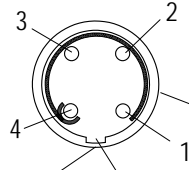

## S-BEAM w/ OVERLOAD PROTECTION IN TENSION AND COMPRESSION (PREVIOUSLY L2352/L2353)

Drawing Number: FI1075-A

INCH [mm] | R.O.= Rated Output

WIRING CODE (CC4)

+Excitation	-Excitation	+Signal	-Signal
1	4	2	3

LEMO RECEPTACLE  
EGG.OB.304.CLL  
MATING CONNECTOR  
FGG.OB.304.CLAD35  
(NOT INCLUDED)

#28 AWG, 6 Conductor Polyurethane Cable (5ft) Option

WIRING CODE (WC4)			
+Excitation	-Excitation	+Signal	-Signal
RED	BLACK	GREEN	WHITE
+Sense	-Sense	Shield	
ORANGE	BLUE	Grounded	

### SPECIFICATIONS:

- RATED OUTPUT** 2 mV/V nom.
- SAFE OVERLOAD** 1000% (25-100 LB), 500% (200-300 LB)
- ZERO BALANCE** ±1% of R.O.
- EXCITATION (VDC OR VAC)** 20 MAX
- BRIDGE RESISTANCE** 1000 Ω nom.
- NONLINEARITY** ±0.05% of R.O.
- HYSTERESIS** ±0.05% of R.O.
- NONREPEATABILITY** ±0.05% of R.O.
- TEMP. SHIFT ZERO** ±0.001% of R.O./°F [0.0018% of R.O./°C]
- TEMP. SHIFT SPAN** ±0.0008% of LOAD/°F [0.0014% of LOAD/°C]
- COMPENSATED TEMP.** 60 to 160°F [15 to 72°C]
- OPERATING TEMP.** -60 to 200°F [-50 to 93°C]
- WEIGHT** 5 oz [142 g]
- MATERIAL** ANODIZED ALUMINUM
- DEFLECTION** 0.010 [0.25] nom.
- CONNECTOR:** 4 Pin LEMO Receptacle (EGG.OB.304.CLL)
- ACCESSORIES AND RELATED INSTRUMENTS**
- CALIBRATION (STD)** 5 pt TENSION; 150K Ω SHUNT CAL. VALUE
- CALIBRATION (AVAILABLE)** COMPRESSION
- CALIBRATION TEST EXCITATION** 10 VDC