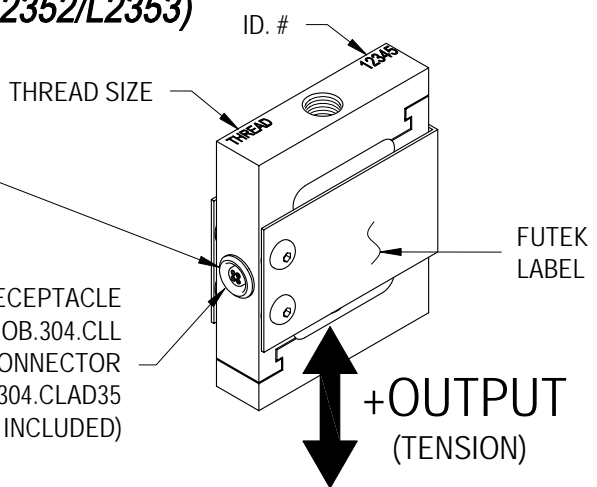

## S-BEAM w/ OVERLOAD PROTECTION IN TENSION AND COMPRESSION (PREVIOUSLY L2352/L2353)

Drawing Number: FI1075-A

INCH [mm] | R.O.= Rated Output

WIRING CODE (CC4)

+Excitation	-Excitation	+Signal	-Signal
1	4	2	3

LEMO RECEPTACLE  
EGG.OB.304.CLL  
MATING CONNECTOR  
FGG.OB.304.CLAD35  
(NOT INCLUDED)

#28 AWG, 6 Conductor Polyurethane Cable (5ft) Option

WIRING CODE (WC4)			
+Excitation	-Excitation	+Signal	-Signal
RED	BLACK	GREEN	WHITE
+Sense	-Sense	Shield	
ORANGE	BLUE	Grounded	

### SPECIFICATIONS:

- RATED OUTPUT** 2 mV/V nom.
- SAFE OVERLOAD** 1000% (25-100 LB), 500% (200-300 LB)
- ZERO BALANCE** ±1% of R.O.
- EXCITATION (VDC OR VAC)** 20 MAX
- BRIDGE RESISTANCE** 1000 Ω nom.
- NONLINEARITY** ±0.05% of R.O.
- HYSTERESIS** ±0.05% of R.O.
- NONREPEATABILITY** ±0.05% of R.O.
- TEMP. SHIFT ZERO** ±0.001% of R.O./°F [0.0018% of R.O./°C]
- TEMP. SHIFT SPAN** ±0.0008% of LOAD/°F [0.0014% of LOAD/°C]
- COMPENSATED TEMP.** 60 to 160°F [15 to 72°C]
- OPERATING TEMP.** -60 to 200°F [-50 to 93°C]
- WEIGHT** 5 oz [142 g]
- MATERIAL** ANODIZED ALUMINUM
- DEFLECTION** 0.010 [0.25] nom.
- CONNECTOR:** 4 Pin LEMO Receptacle (EGG.OB.304.CLL)
- ACCESSORIES AND RELATED INSTRUMENTS**
- CALIBRATION (STD)** 5 pt TENSION; 150K Ω SHUNT CAL. VALUE
- CALIBRATION (AVAILABLE)** COMPRESSION
- CALIBRATION TEST EXCITATION** 10 VDC