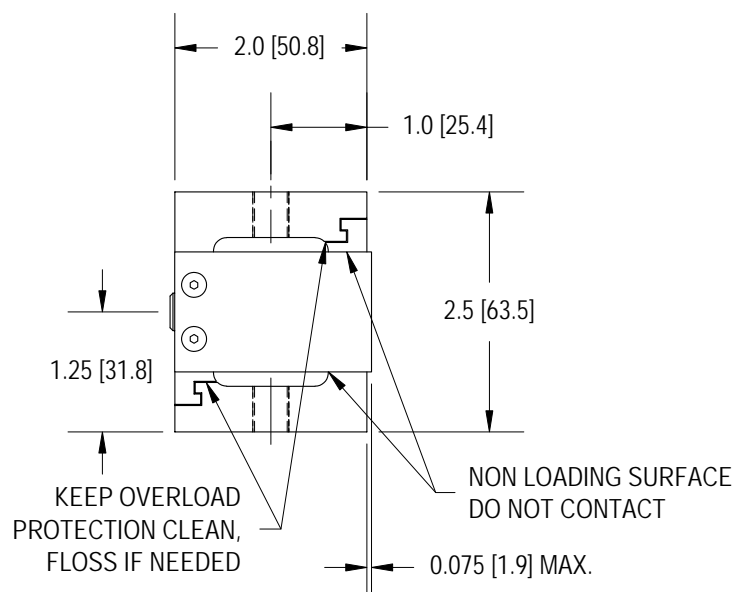

## S-BEAM w/ OVERLOAD PROTECTION IN TENSION AND COMPRESSION (PREVIOUSLY L2352/L2353)

Drawing Number: FI1075-A

INCH [mm] | R.O.= Rated Output

WIRING CODE (CC4)

+Excitation	-Excitation	+Signal	-Signal
1	4	2	3

LEMO RECEPTACLE  
EGG.OB.304.CLL  
MATING CONNECTOR  
FGG.OB.304.CLAD35  
(NOT INCLUDED)

#28 AWG, 6 Conductor Polyurethane Cable (5ft) Option

WIRING CODE (WC4)			
+Excitation	-Excitation	+Signal	-Signal
RED	BLACK	GREEN	WHITE
+Sense	-Sense	Shield	
ORANGE	BLUE	Grounded	

### SPECIFICATIONS:

- RATED OUTPUT** 2 mV/V nom.
- SAFE OVERLOAD** 1000% (25-100 LB), 500% (200-300 LB)
- ZERO BALANCE** ±1% of R.O.
- EXCITATION (VDC OR VAC)** 20 MAX
- BRIDGE RESISTANCE** 1000 Ω nom.
- NONLINEARITY** ±0.05% of R.O.
- HYSTERESIS** ±0.05% of R.O.
- NONREPEATABILITY** ±0.05% of R.O.
- TEMP. SHIFT ZERO** ±0.001% of R.O./°F [0.0018% of R.O./°C]
- TEMP. SHIFT SPAN** ±0.0008% of LOAD/°F [0.0014% of LOAD/°C]
- COMPENSATED TEMP.** 60 to 160°F [15 to 72°C]
- OPERATING TEMP.** -60 to 200°F [-50 to 93°C]
- WEIGHT** 5 oz [142 g]
- MATERIAL** ANODIZED ALUMINUM
- DEFLECTION** 0.010 [0.25] nom.
- CONNECTOR:** 4 Pin LEMO Receptacle (EGG.OB.304.CLL)
- ACCESSORIES AND RELATED INSTRUMENTS**
- CALIBRATION (STD)** 5 pt TENSION; 150K Ω SHUNT CAL. VALUE
- CALIBRATION (AVAILABLE)** COMPRESSION
- CALIBRATION TEST EXCITATION** 10 VDC